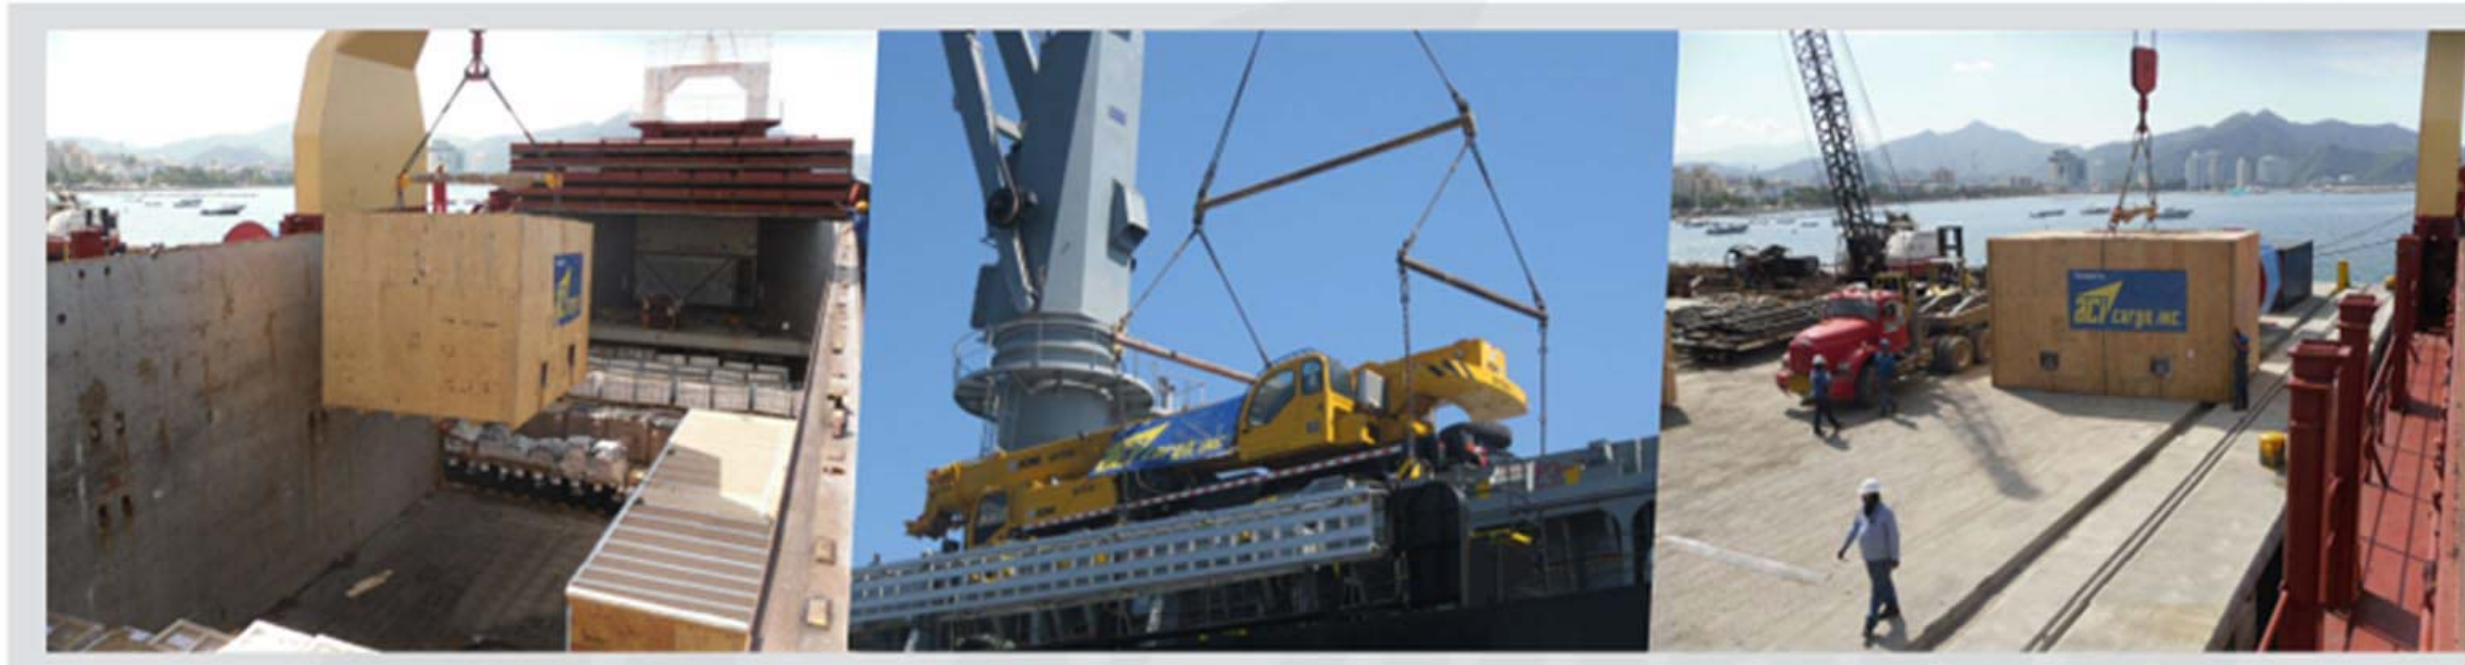

Our Services

- Air and ocean Import-Export operation (Door to Door Services).
- Multimodal Transport (land, barges, rail services)
- Worldwide Project Cargo and heavy haul services.
- Storage and distribution of merchandises.
- Customs brokerage services
- Packing Services
- Insurance to the Cargo

ACI Cargo Logística

ACI Cargo Inc

ACI Cargo
Customs Agency

Almacarga