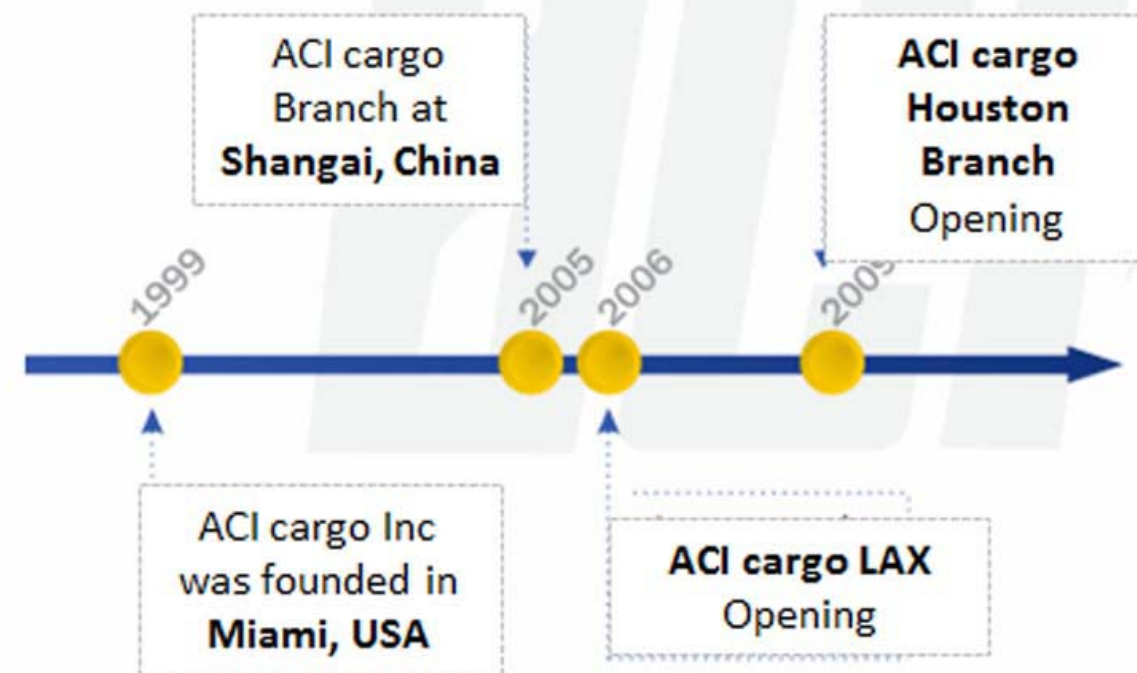

Import and Export service, air and maritime, from/to Colombian territory.

Founded in 1971, Aci Cargo Logistics control all their operations through their own offices in main Colombian logistic cities like **Barranquilla, Bogotá, Cartagena, Santa Marta and Buenaventura**, which allow us to have a complete coverage in the Colombian territory

Web Page: www.acicargo.com

ACI Cargo Inc

Freight forwarder, International Purchasing Agent and NVOCC, with principal offices in Miami City since 1999

This company handle all International Logistics Operations

With the support of their own offices in China (Shanghai), Houston (TX), and Los Angeles (CA).

Web Page: www.acicargo.com

We have all the accreditations like C-TPAT, TSA, IATA and FMC. Aci Cargo INC. has had an important growth and development within the time, as you can see on the following historic review:

ACI Cargo Logística

ACI Cargo Inc

ACI Cargo
Customs Agency

Almacarga

Projects Experience

1	GECELCA 3, Power Plant	Shanghai, China To Barranquilla, Colombia factory	Total:60.000 cbms Largest pieces:189 tons, 35 mts long	Break Bulk Cargo(13 charters shipments)	Current project(2011-2013)
2	GWDC, RIG EQUIPMENT	Huila-Colombia to Zarzis Port,Tunisia.	7.300 cbms	Break Bulk Cargo(1 shipment)	2012
3	Sikorsky Material Service LLC	Mobile- Santa Marta - Melgar	Transporte marítimo-terrestre de un simulador de vuelo para el plan Colombia	Break bulk cargo	35 days, 2012
4	Promigas, Colombia	Houston-Barranquilla	Equipos turbocompresor, 900 cbms	Break Bulk Cargo	10 days 2012
5	Transeka (power plant in Colombia)	Memphis, Tn, USA to Mingeo, Guajira, Colombia(door to door service)	2 Transformers (118 tons), its components and dielectric oil	Truck, barge, ocean, and truck	45 days 2011-2012
6	VALE DO RIO Coal, Company	New Orleans-Santa Marta Colombia Port	Total: two full submersible charters. Largest Piece:2 jumbo barges(each 500 tons, 300 ft long),	Break Bulk cargo (2 charters)	10 days per trip 2011.